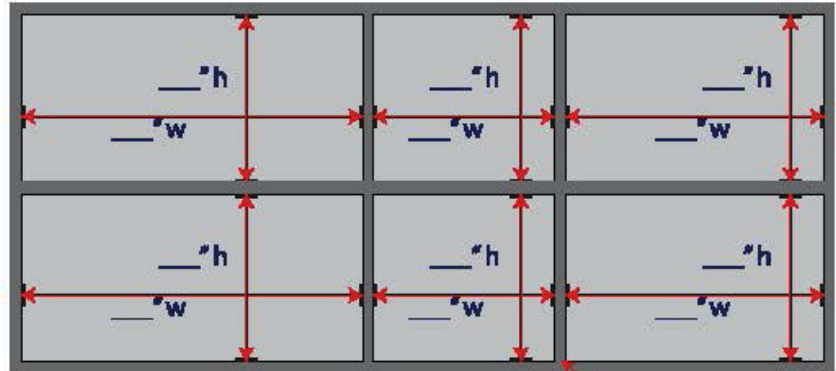

# Window Perf / Security Vinyl Measurement Guidelines

Full Size of each pane of glass must be noted.

Measure Inside of framework - Glass Only

Please provide a measurement for the space between panes or width of the frames.