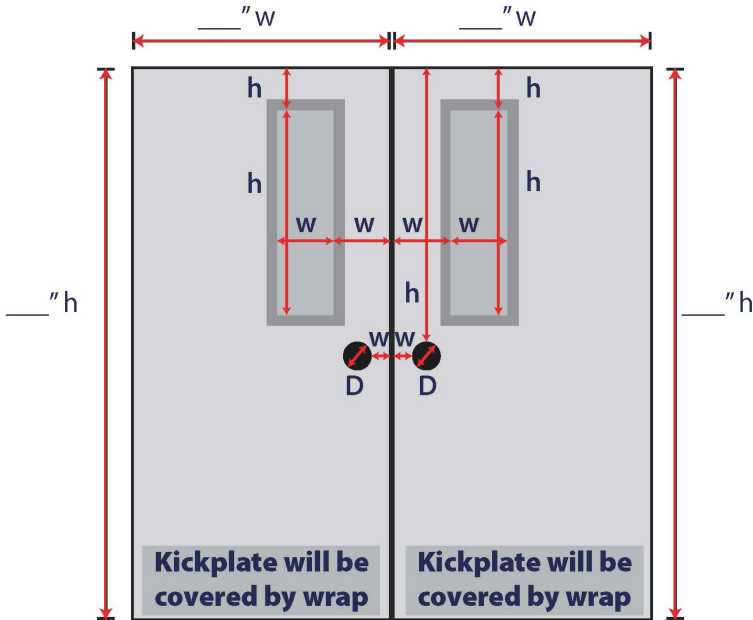

# Door Measurement Guidelines

- Measure the width and height of the door. Including below the kickplate when present. Measure while door is open.
- If the door has glass, measure the width and height of the glass within the window frame of the door.
- Measure the distance from the glass to the top of the door and to the edge of the door.

# Double-Door Measurement Guidelines

- Measure the width and height of each door. Including below the kickplate, if present.
- If the door has glass, measure the width and height of the glass within the window frame of the door.
- Measure the distance from the glass to the top of the door and to the edge of the door.