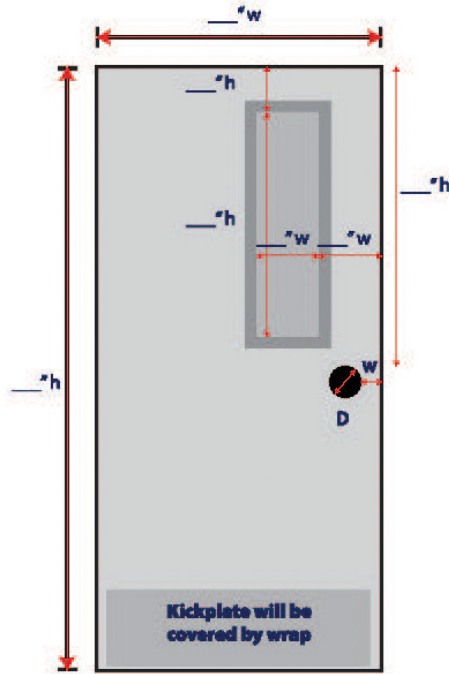

# Door Measurement Guidelines

- Measure the width and height of the door. Including below the kickplate when present. Measure while door is open.
- If the door has glass, measure the width and height of the glass within the window frame of the door.
- Measure the distance from the glass to the top of the door and to the edge of the door.

# Double-Door Measurement Guidelines

- Measure the width and height of each door. Including below the kickplate, if present.
- If the door has glass, measure the width and height of the glass within the window frame of the door.
- Measure the distance from the glass to the top of the door and to the edge of the door.